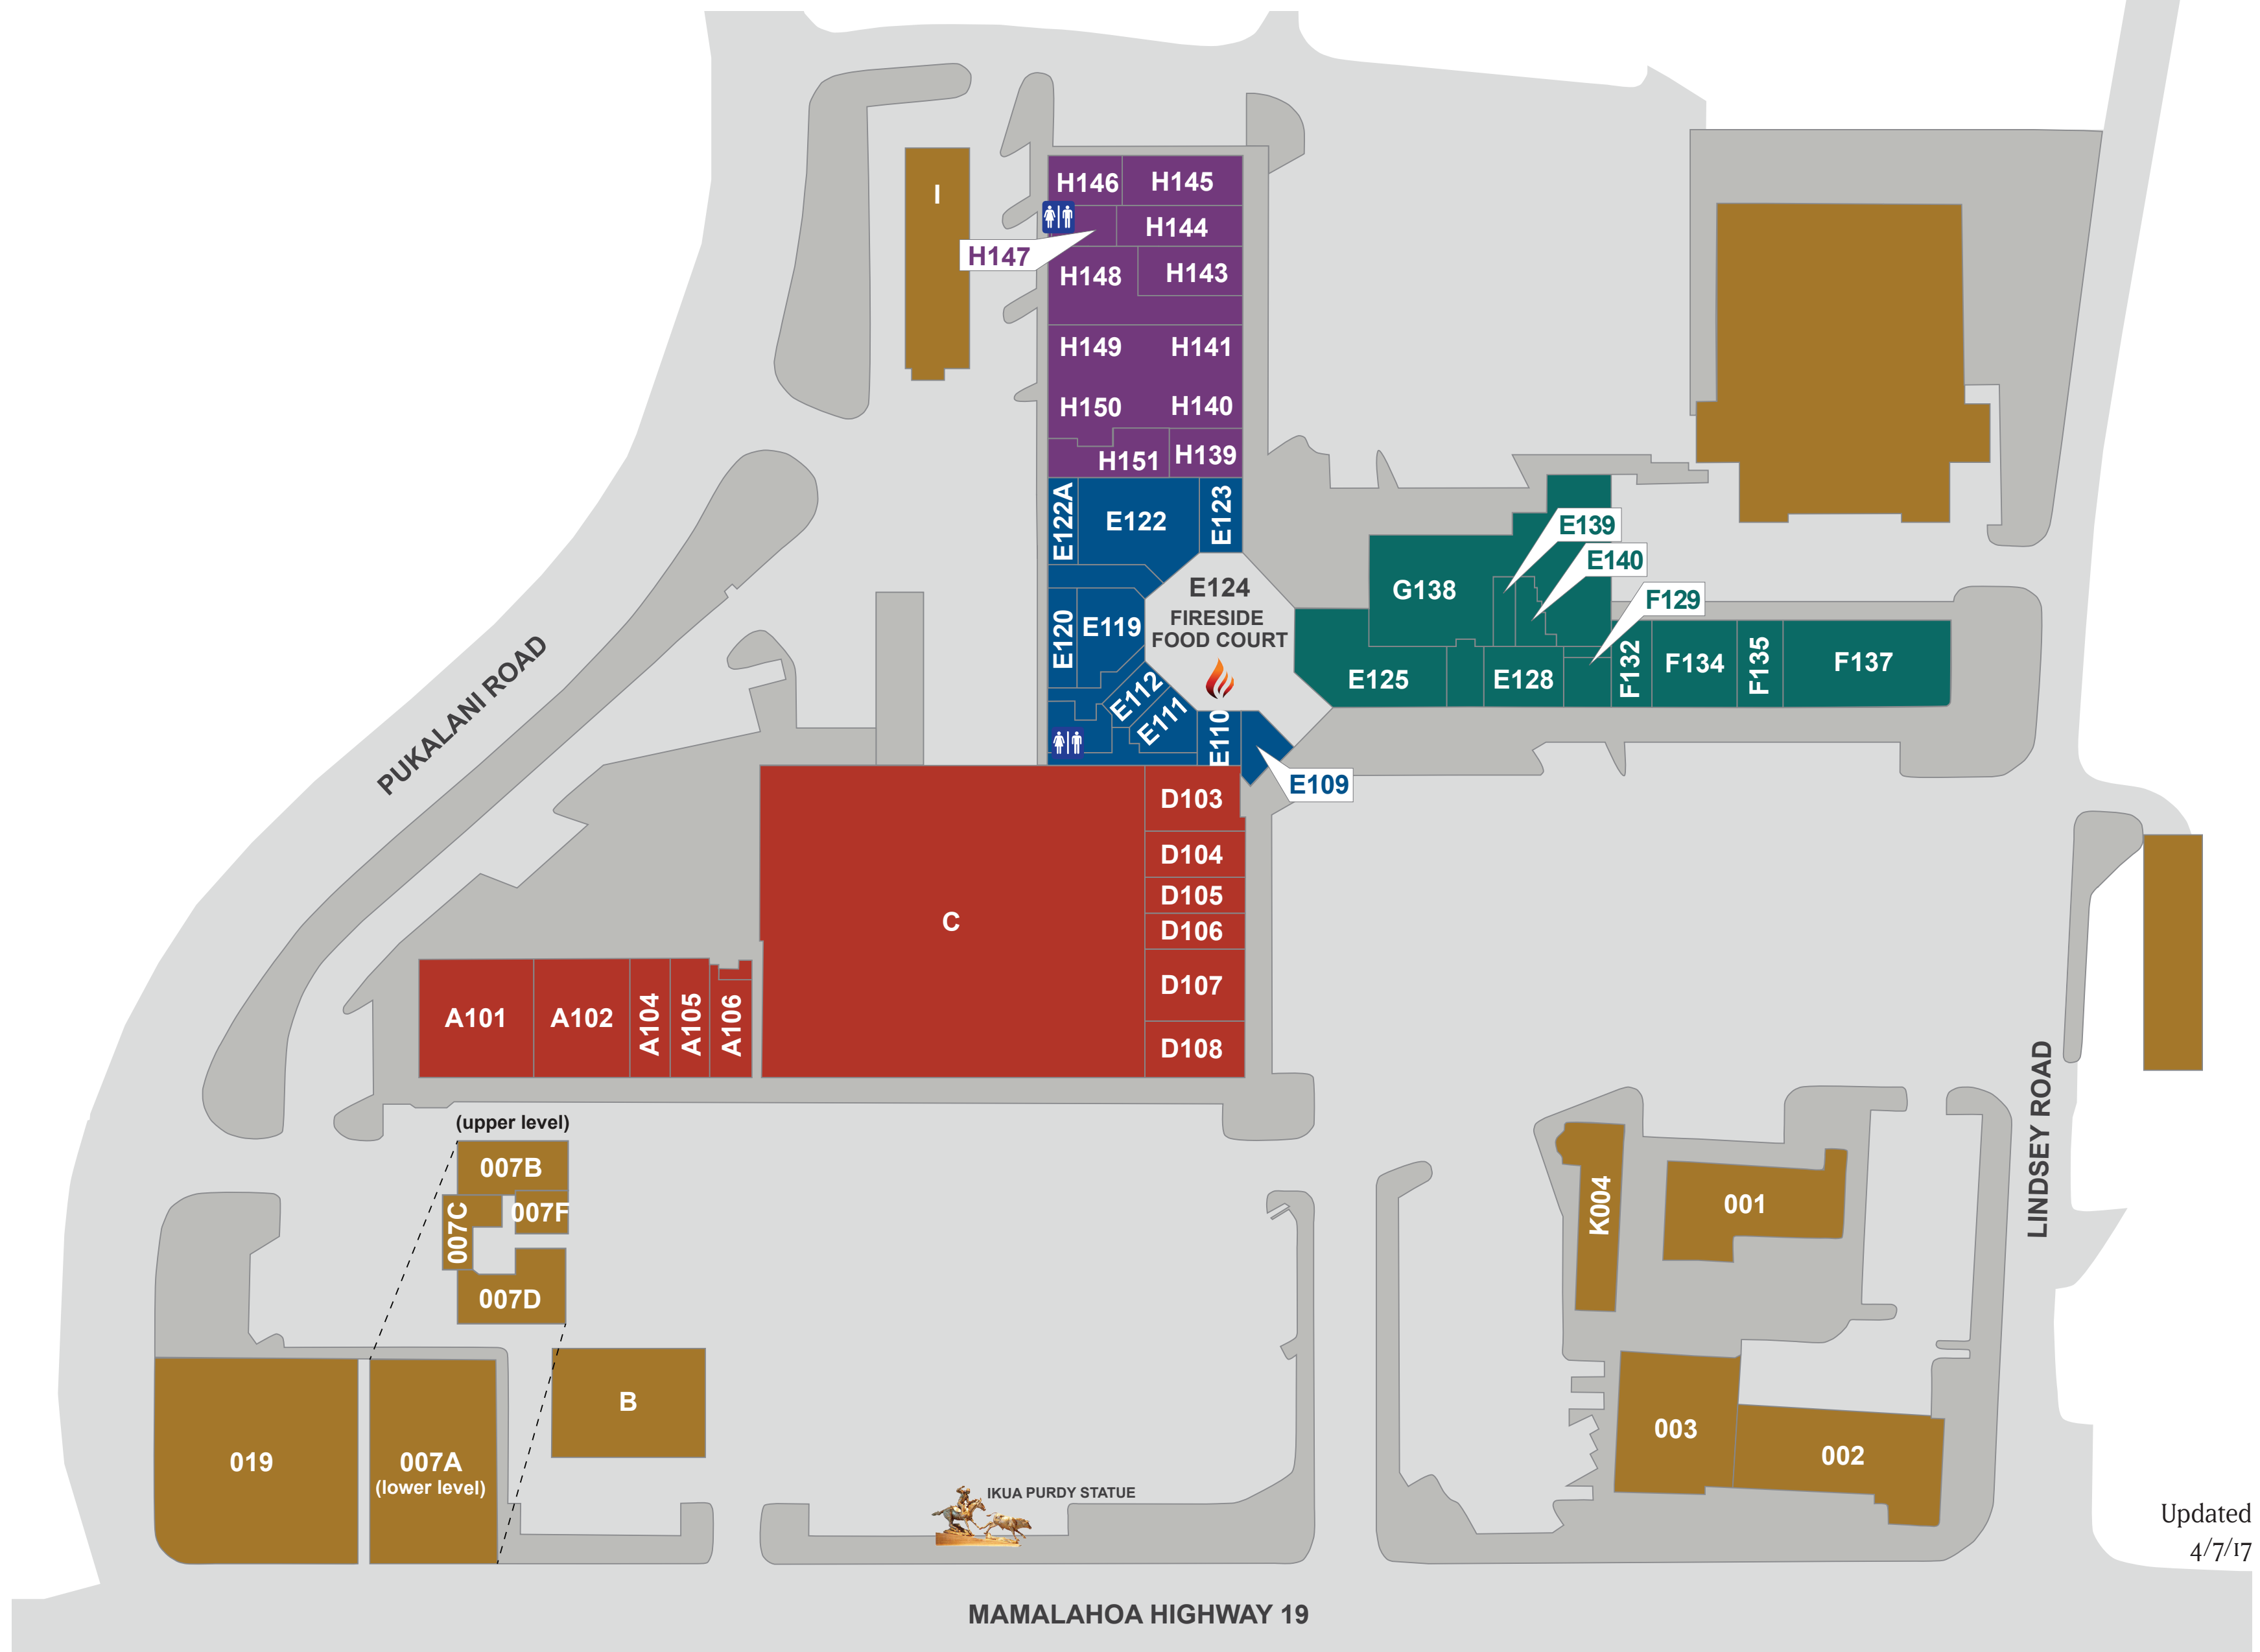

PARKER RANCH CENTER

RESTAURANTS

Dairy Queen / Orange Julius.....	E110
Domino's.....	E111
Don's Chinese Kitchen.....	E123
L & L Hawaiian Barbecue	A105
Lilikoi Café.....	H143
Los Tres Mexican Food.....	E112
Noodle Club	A106
Starbucks Coffee	D108
Village Burger.....	E109
Yum Yum Teriyaki	E119

RETAIL

Graciela's Beauty Salon.....	H146
Hawaiian Island Creations	D107
Healthways II.....	F137
Jeans Warehouse	F134
Mahina.....	D105
Parker Ranch Store	E125
Rent-A-Center	A102
Supercuts.....	A104

OUTLOTS